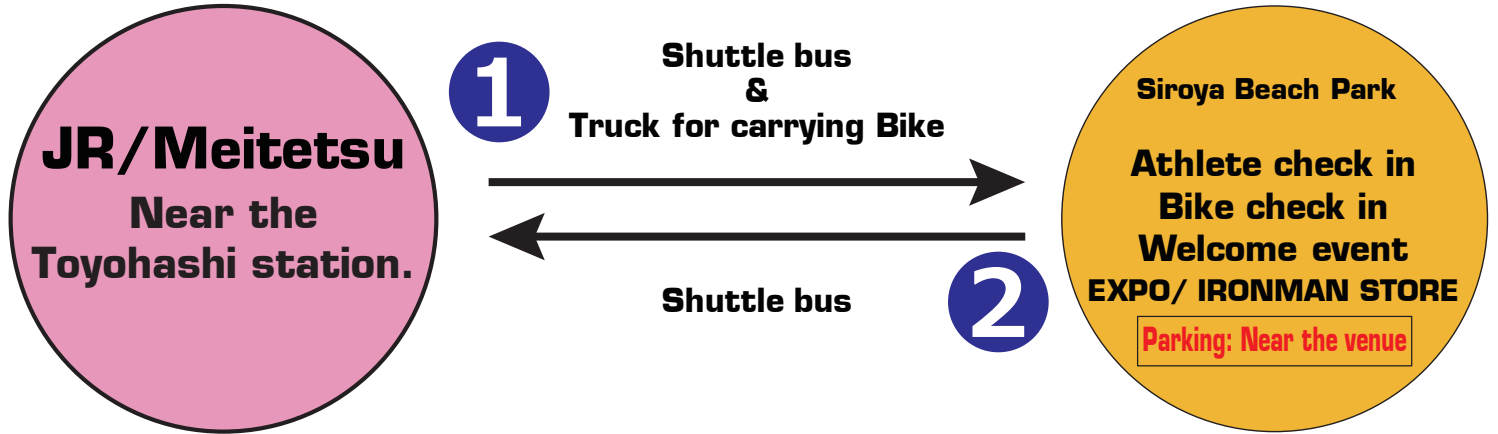

© Jun 9th ,2023
(Transfer the day before the race)

Those who use car, please use the temporary parking lot that will be prepared near the venue.

Jun 10th ,2023
(Transfer on the day of the race)
Those who don't use a car

The bike pickup will be near Toyohashi Sports Park (Finish Area)
The race office carries the bikes and gear while the athletes are racing

Jun 10th ,2023
(Transfer on the day of the race)

Those who use a car