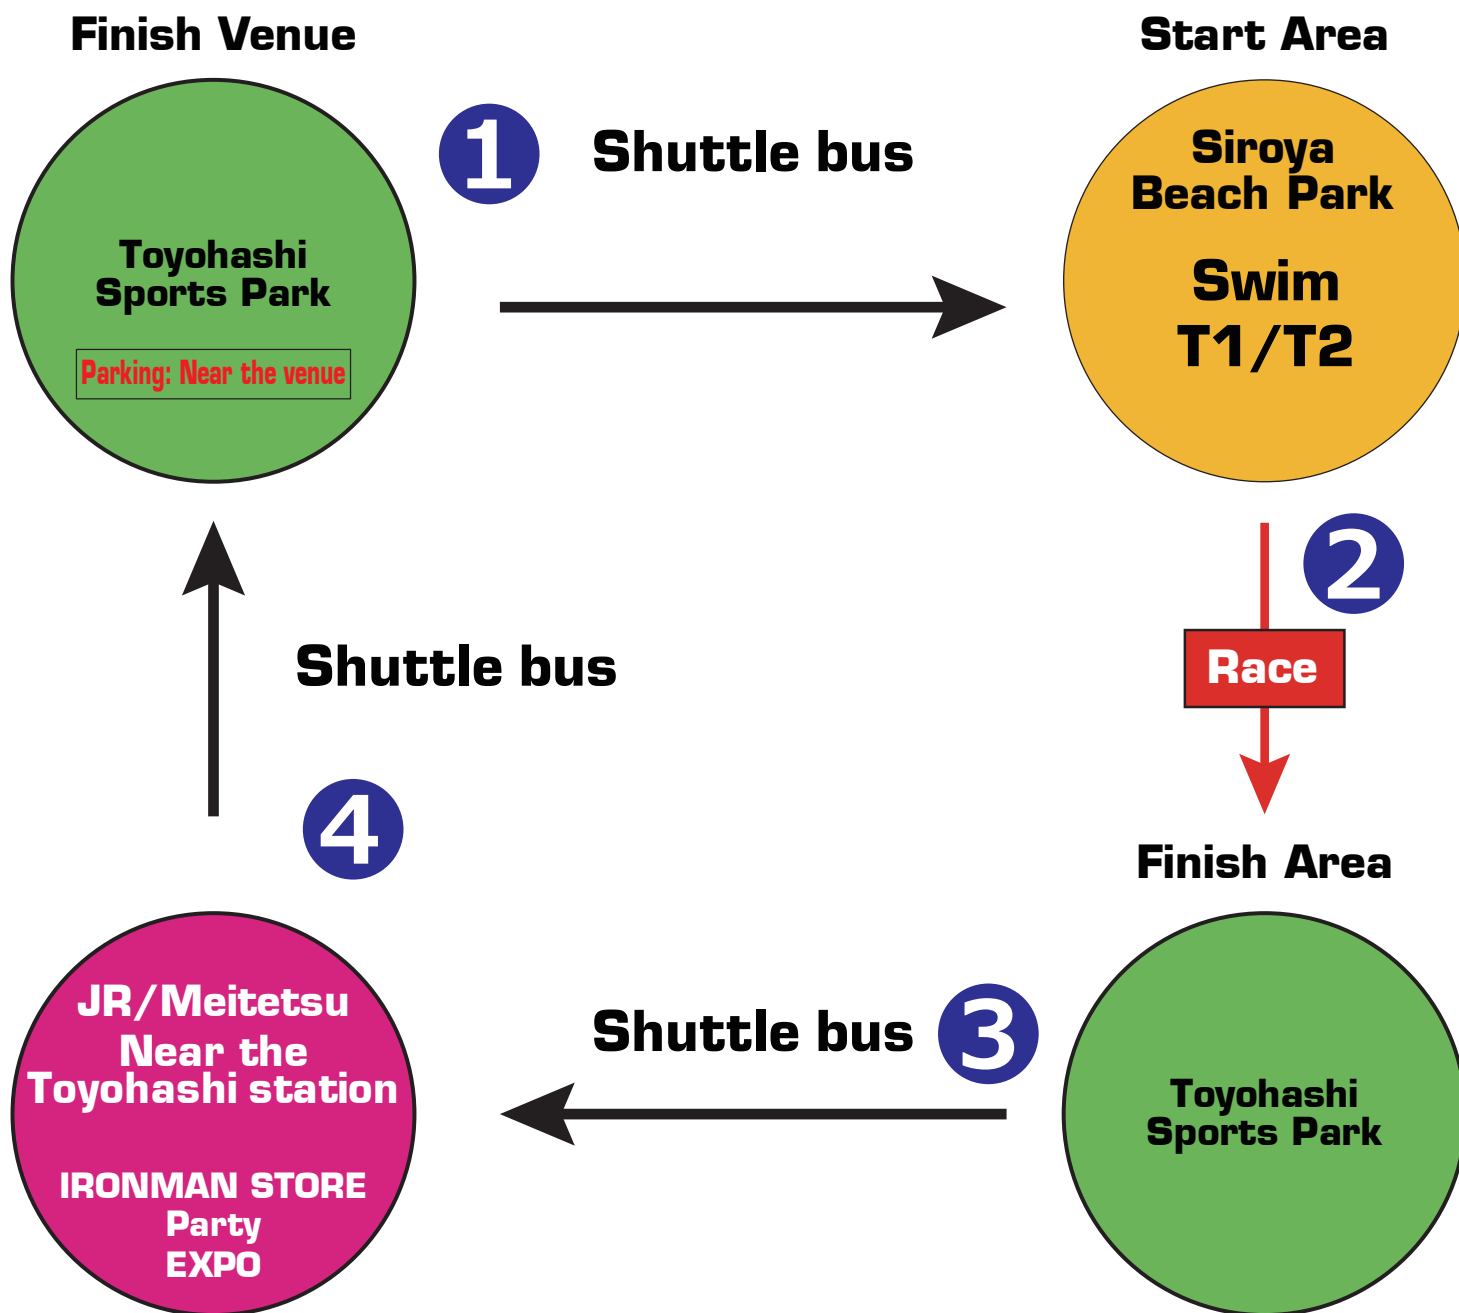

© Jun 9th ,2023
(Transfer the day before the race)

Those who use car, please use the temporary parking lot that will be prepared near the venue.

Jun 10th ,2023
(Transfer on the day of the race)
Those who don't use a car

The bike pickup will be near Toyohashi Sports Park (Finish Area)
The race office carries the bikes and gear while the athletes are racing

Jun 10th ,2023
(Transfer on the day of the race)

Those who use a car

The bike pickup will be near Toyohashi Sports Park (Finish Area)
The race office carries the bikes and gear while the athletes are racing