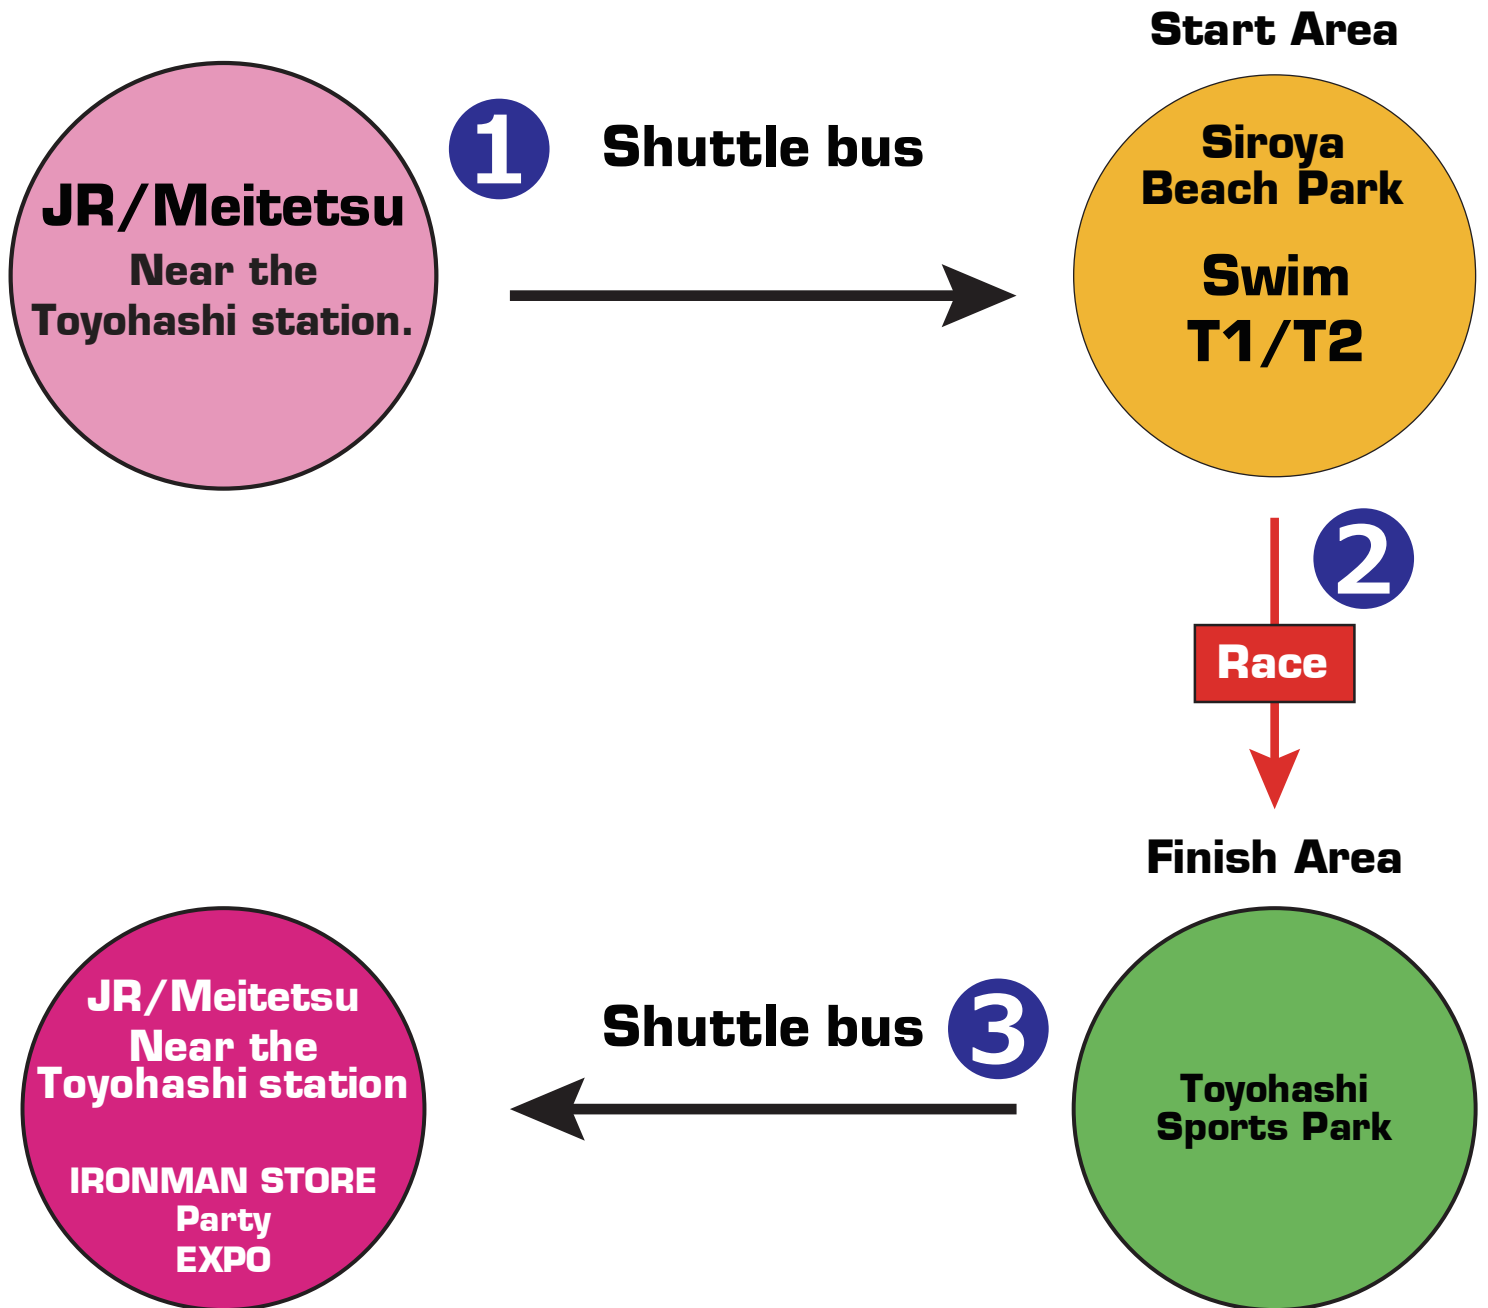

© Jun 9th ,2023
(Transfer the day before the race)

Those who use car, please use the temporary parking lot that will be prepared near the venue.

Jun 10th ,2023
(Transfer on the day of the race)
Those who don't use a car

The bike pickup will be near Toyohashi Sports Park (Finish Area)
The race office carries the bikes and gear while the athletes are racing

Jun 10th ,2023
(Transfer on the day of the race)

Those who use a car

The bike pickup will be near Toyohashi Sports Park (Finish Area)
The race office carries the bikes and gear while the athletes are racing